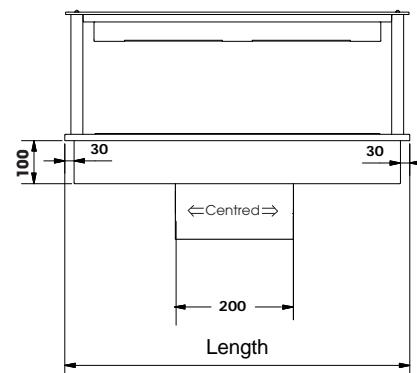

REAR VIEW

SOMERSET: HOT DECK

Displaying hot food with a difference this hot deck servery cabinet provides the style and elegance it deserves.

up to 100°C operating temperature

Model	SHD12	SHD15	SHD18	SHD21
Length	1155mm	1480mm	1805mm	2130mm
Depth	712mm	712mm	712mm	712mm
Canopy Height Above Counter	430mm	430mm	430mm	430mm
Hot Plate (L x D)	989 x 546mm	1314 x 546mm	5639 x 546mm	6 1964 x 546mm
Power Connection	10A Plug	10A Plug	15A Plug	15A Plug