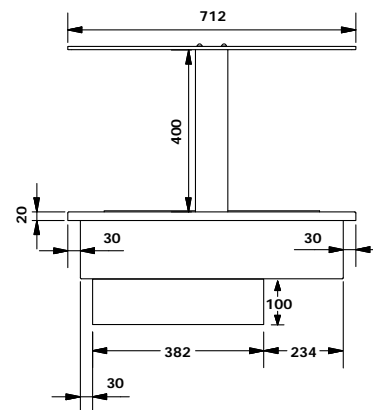

STANDARD FEATURES

- › Tempered glass deck
- › **DoubleJacket** halogen heat lamps mounted in designer overhead lighting system
- › Thermostatically controlled to operate at a temperature up to 100°C
- › Elegant stainless steel gantry
- › Planar glass canopy as standard

For Sneeze-Guard and glass canopy options refer to page 58

For Factory Options refer to page 60

For Cabinet Accessories refer to page 66

SIDE VIEW

REAR VIEW

SOMERSET: HOT DECK

Displaying hot food with a difference this hot deck servery cabinet provides the style and elegance it deserves.

up to 100°C operating temperature

Model	SHD12	SHD15	SHD18	SHD21
Length	1155mm	1480mm	1805mm	2130mm
Depth	712mm	712mm	712mm	712mm
Canopy Height Above Counter	430mm	430mm	430mm	430mm
Hot Plate (L x D)	989 x 546mm	1314 x 546mm	5639 x 546mm	6 1964 x 546mm
Power Connection	10A Plug	10A Plug	15A Plug	15A Plug